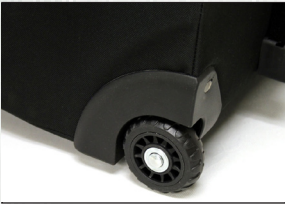

# Home of Rolling Cases

**P7298**

Rolling Tool Tank

Colors: Black

**As Low As \$107.50 (R)**

**P4537**

Rolling computer case

Colors: Black

**As Low As \$115.00 (R)**

**P1158**

Rolling Tote

Colors: Black, Teal

**As Low As \$42.83 (R)**

**P9121**

21" Hardside Luggage

Colors: Silver